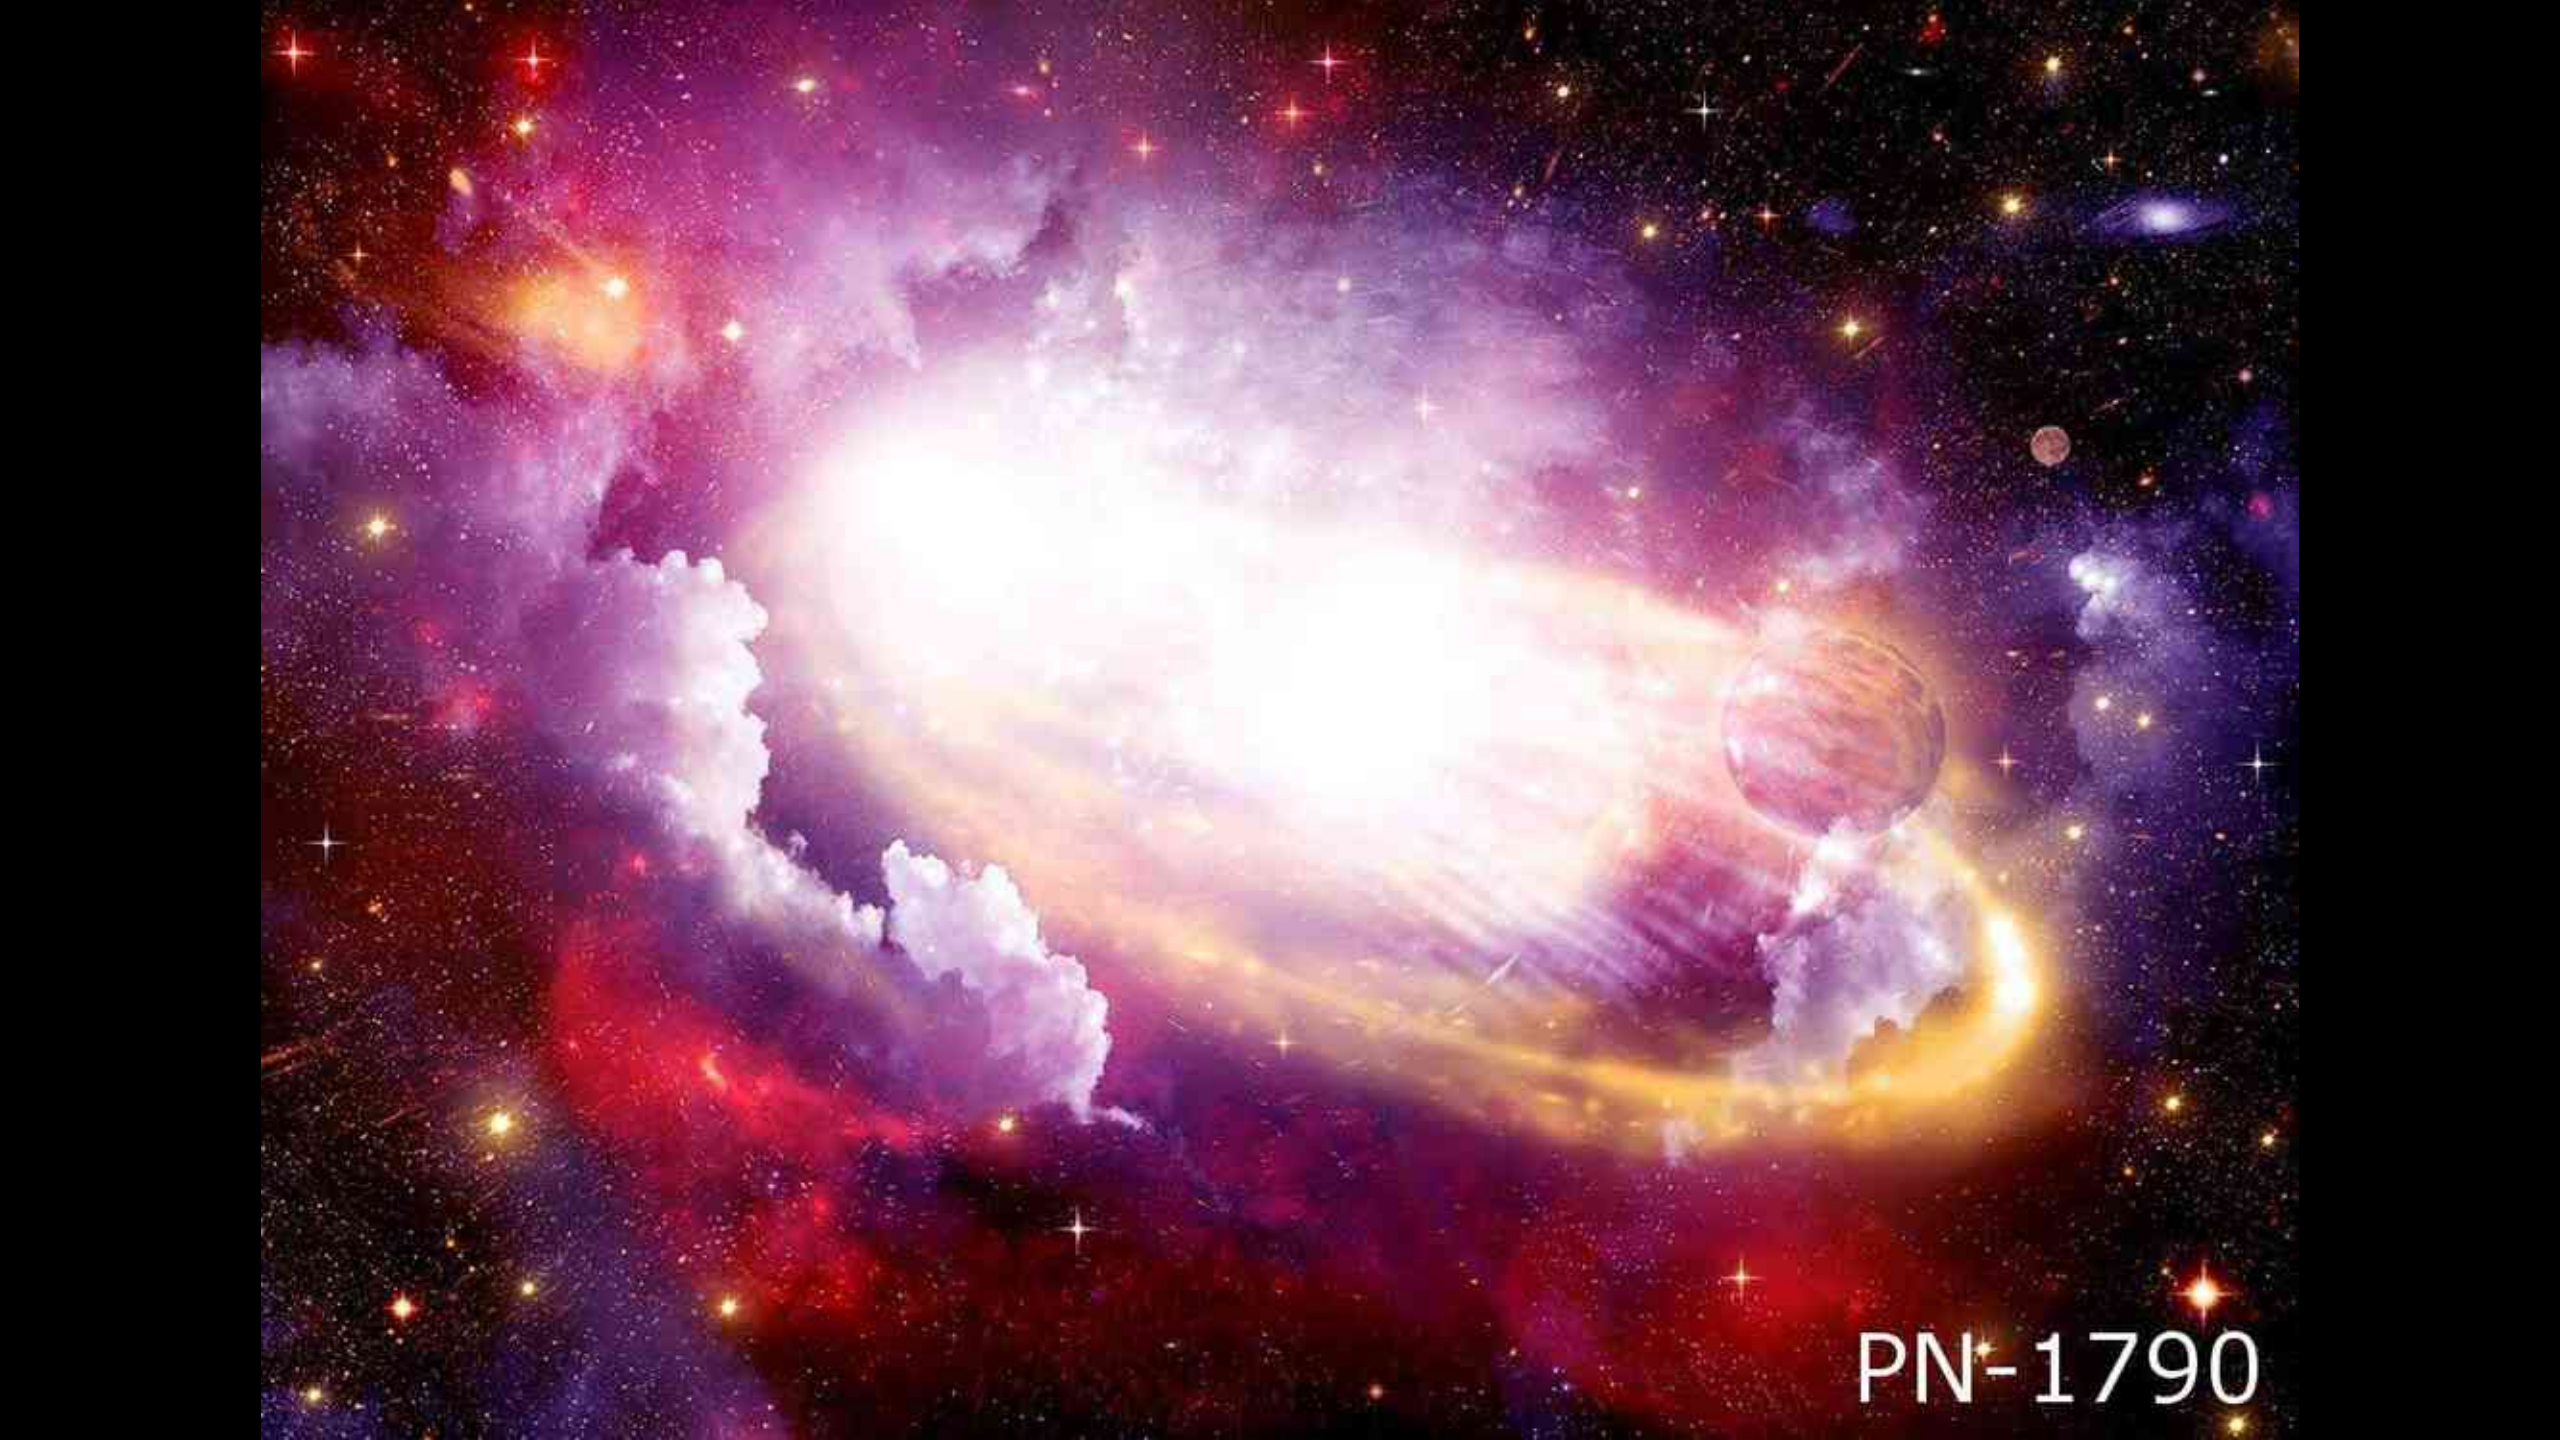

PN-1790

A vibrant, multi-colored nebula (PN-1791) is shown against a dark background. The nebula features a bright, glowing central star surrounded by a dense field of smaller, multi-colored stars. The colors range from deep red and orange to bright yellow and green. The overall appearance is that of a complex, multi-layered stellar structure. The text "PN-1791" is overlaid in the bottom left corner.